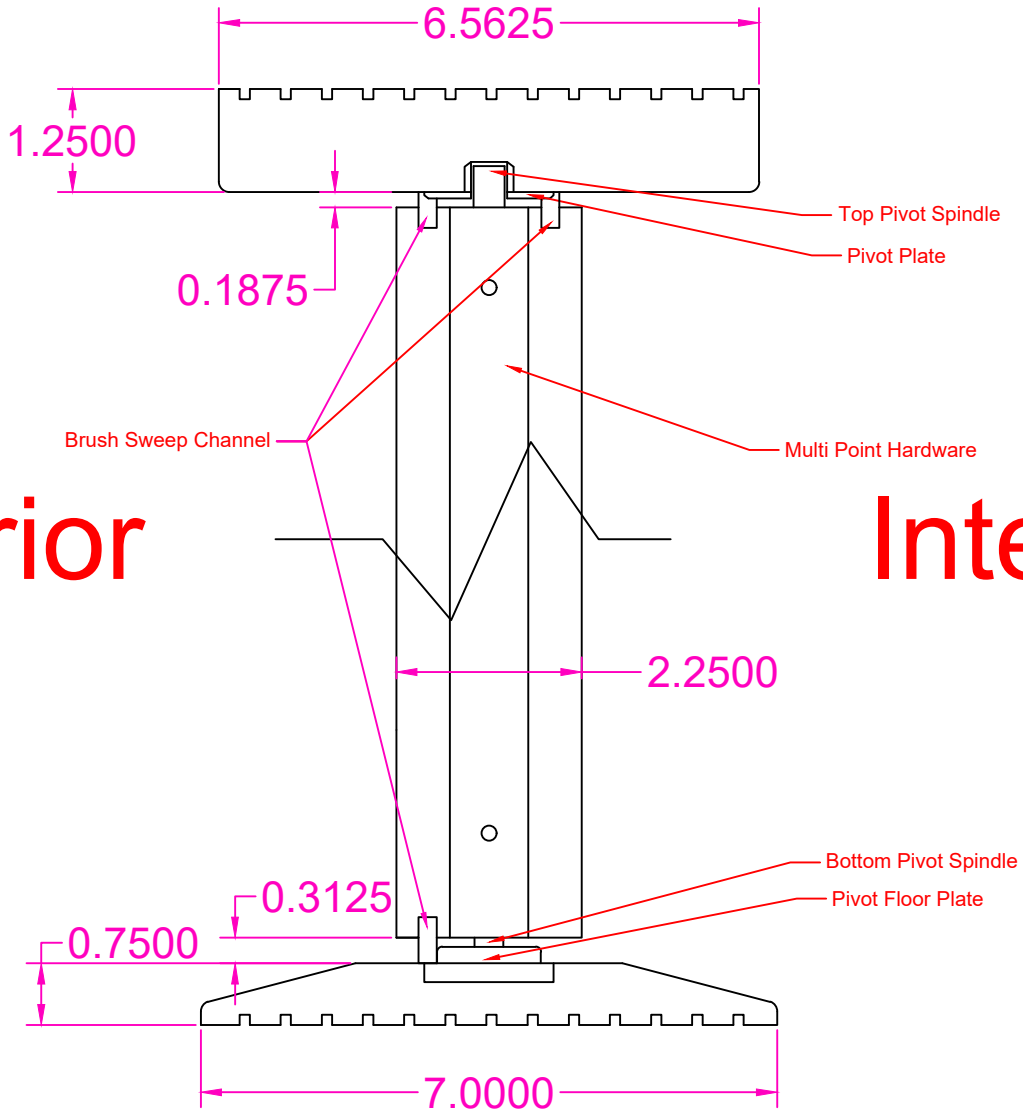

Side

Exterior

Interior

THIS DRAWING AND THE INFORMATION CONTAINED HEREIN IS PROPRIETARY TO SIMPSON DOOR COMPANY AND SHALL NOT BE REPRODUCED, COPIED OR DISCLOSED IN WHOLE OR PART, OR USED FOR MANUFACTURE OR FOR ANY OTHER PURPOSE WITHOUT THE WRITTEN PERMISSION OF SIMPSON DOOR COMPANY.

Revisions

Rev. #	Description	Date	by Whom

TITLE
6 9/16" Jamb 7" Sill

Simpson Pivot System Side View with Wood Sill
LAYOUT N/A SCALE NTS PATTERN # N/A
DRAWN BY: EEE DATE 08/18/2023